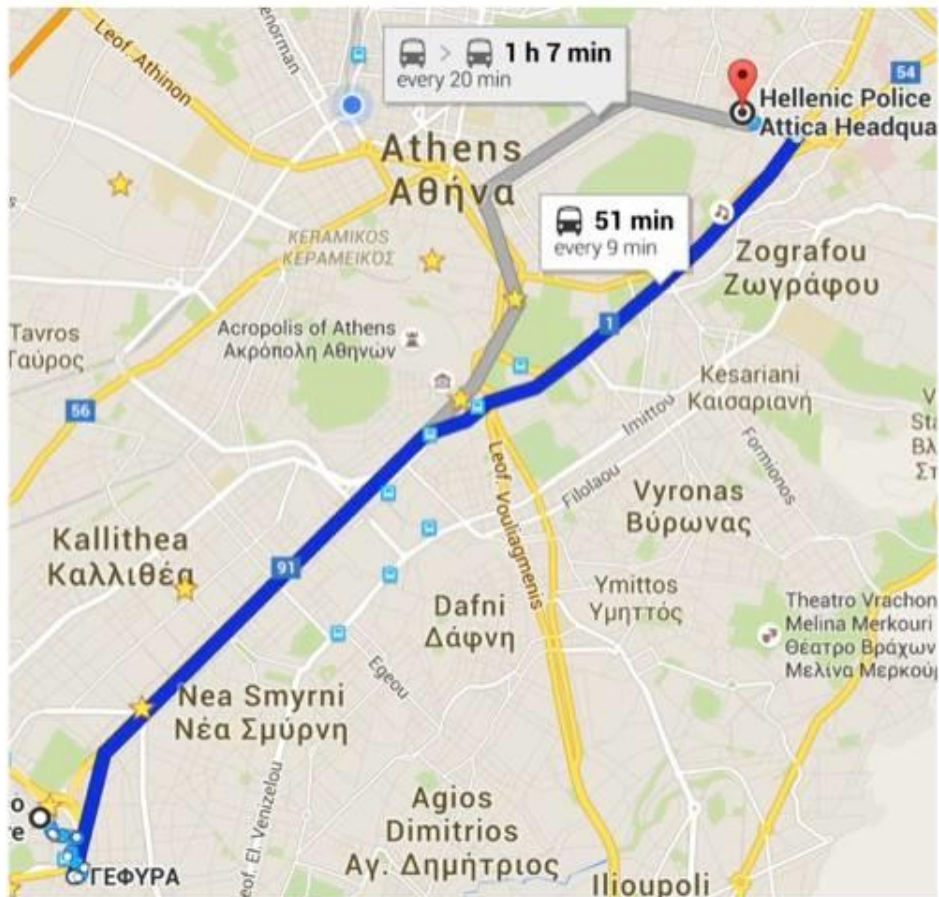

Police Station 3

Hellenic Police Attica Headquarters

Prousou 173, Athina 115 22, Greece