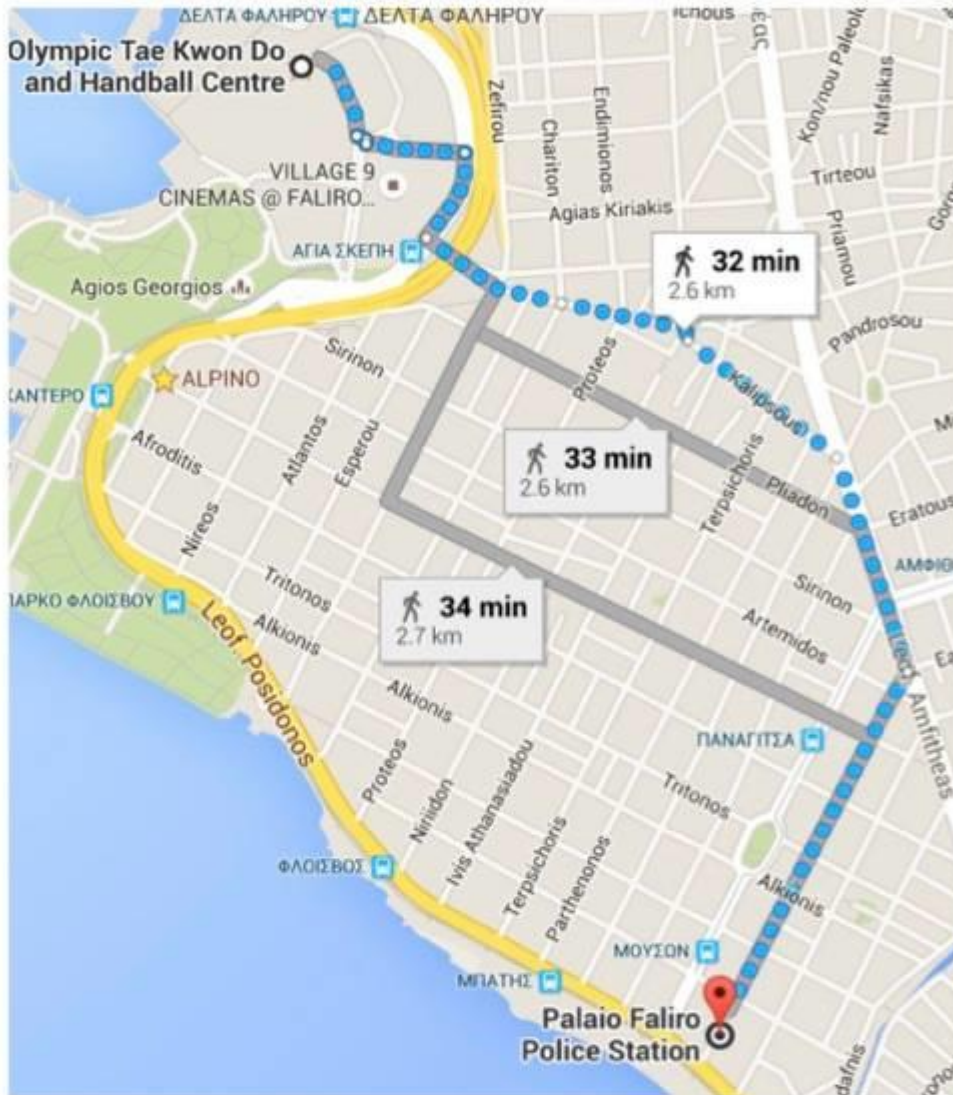

Police Station 1

Police Department of Paleo Faliro

8, Eantos Street, 17562

PALEO FALIRO, ATTIKI, GREECE

TEL: +30 210 9859250

Police Station 2

Kalithea Police Station

44, Laskaridou Street 17676
KALITHEA , ATTIKI , GREECE