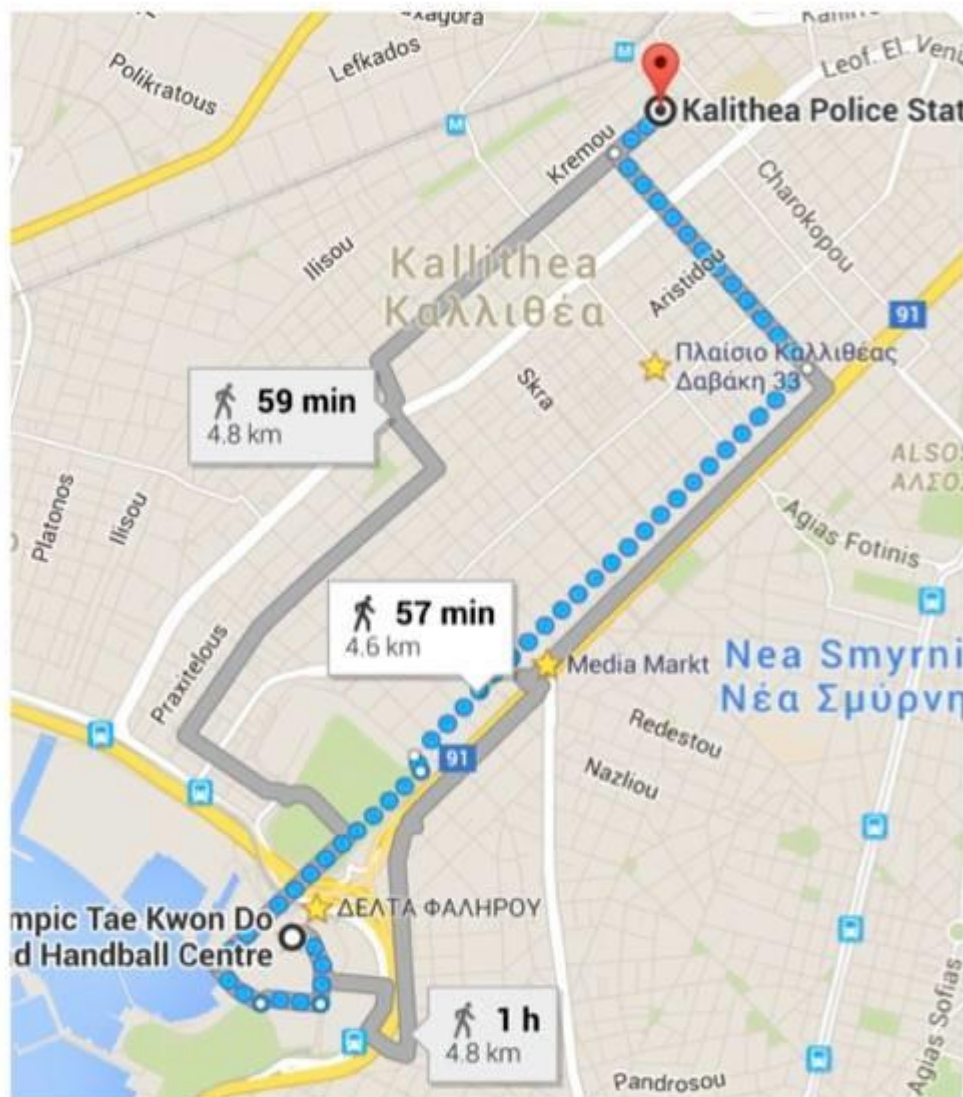

Police Station 1

Police Department of Paleo Faliro

8, Eantos Street, 17562

PALEO FALIRO, ATTIKI, GREECE

TEL: +30 210 9859250

Police Station 2

Kalithea Police Station

44, Laskaridou Street 17676
KALITHEA , ATTIKI , GREECE